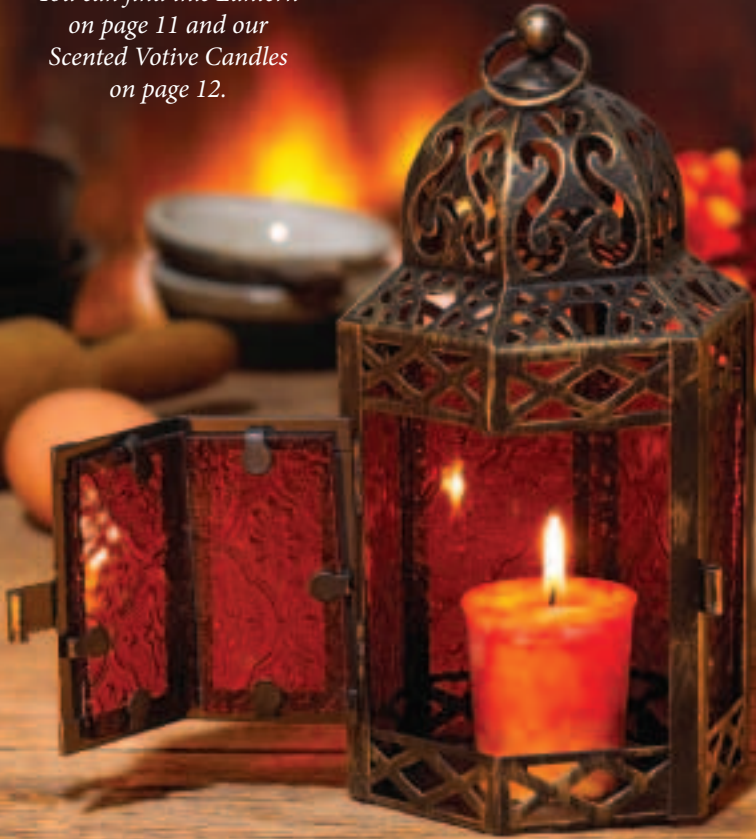

Set the Mood with Scentiments Candles

You can find this Lantern
on page 11 and our
Scented Votive Candles
on page 12.

Thank you for buying Scentiments Candles and helping your organization achieve its financial goals.

While supporting your group or school, rest assured that you purchased a very high quality candle. American-made Scentiments Jar Candles are truly one of the finest lines of candles anywhere today. Much care and technical skill has gone into the crafting of each Scentiments candle.

Fine Quality Candles

We use only the finest 100% paraffin wax when creating Scentiments Candles...tested to exacting standards. All of our candles are highly fragranced in unique mottled wax; the preferred choice for home décor.

Fabulous Fragrances That Last

We are constantly developing appealing, mood-setting scents that last and last. Fill your rooms with scents of exotic florals, fanciful fruits and warm-baked goods.

Burn times range from 75 - 85 hours.

Check Out **Cherrydale.com**

- ★ **EARN MORE** money for your school!
- ★ **EARN REWARDS** all year long!
- ★ **EASILY SIGN UP** friends and family!
- ★ **TRACK RESULTS 24/7** for your group!

- Many Products Priced $10 or Under
- New! Exclusive Items
  Chocolates, Cookie Dough, Gifts, Jewelry & Much, Much More!
- All Items Guaranteed
  Over 100 Years of Quality Service

Out-of-Town Friends & Family?

- ★ Connect with cherrydale.com
- ★ Our must-have products are the best for direct-to-home deliveries
- ★ Shop & credit your organization for profits/awards during an active Cherrydale Fundraising Drive
- ★ Cherrydale products also make exceptional corporate gifts and incentives while benefiting your fundraising organization

Thank You!

We appreciate your support!

Visit us at www.Cherrydale.com